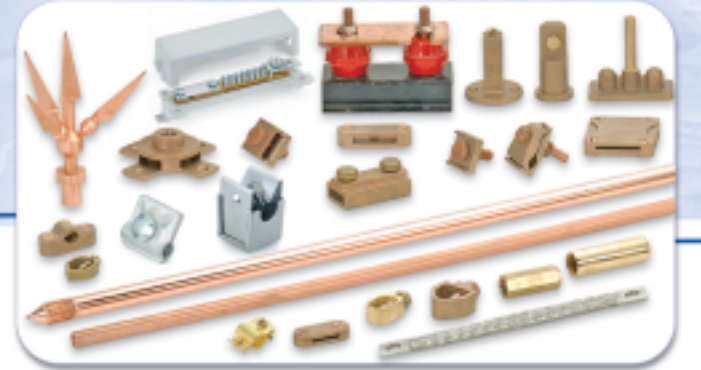

*A Successful team
beats with one heart...*

ACHIEVEMENTS

APPROVALS

VALUABLE CLIENTS

CABLE TERMINAL ENDS & CONNECTORS

EARTHING & LIGHTNING PROTECTION

BRASS CABLE GLAND KITS & ACCESSORIES

CONDUIT ACCESSORIES, CHANNELS & PIPE CLAMPS

CONTROL PANEL / SWITCHBOARD ACCESSORIES

CRIMPING TOOLS

CABLE JOINTING & TERMINATION KIT COMPONENTS

STAINLESS STEEL CABLE TIES & MARKERS